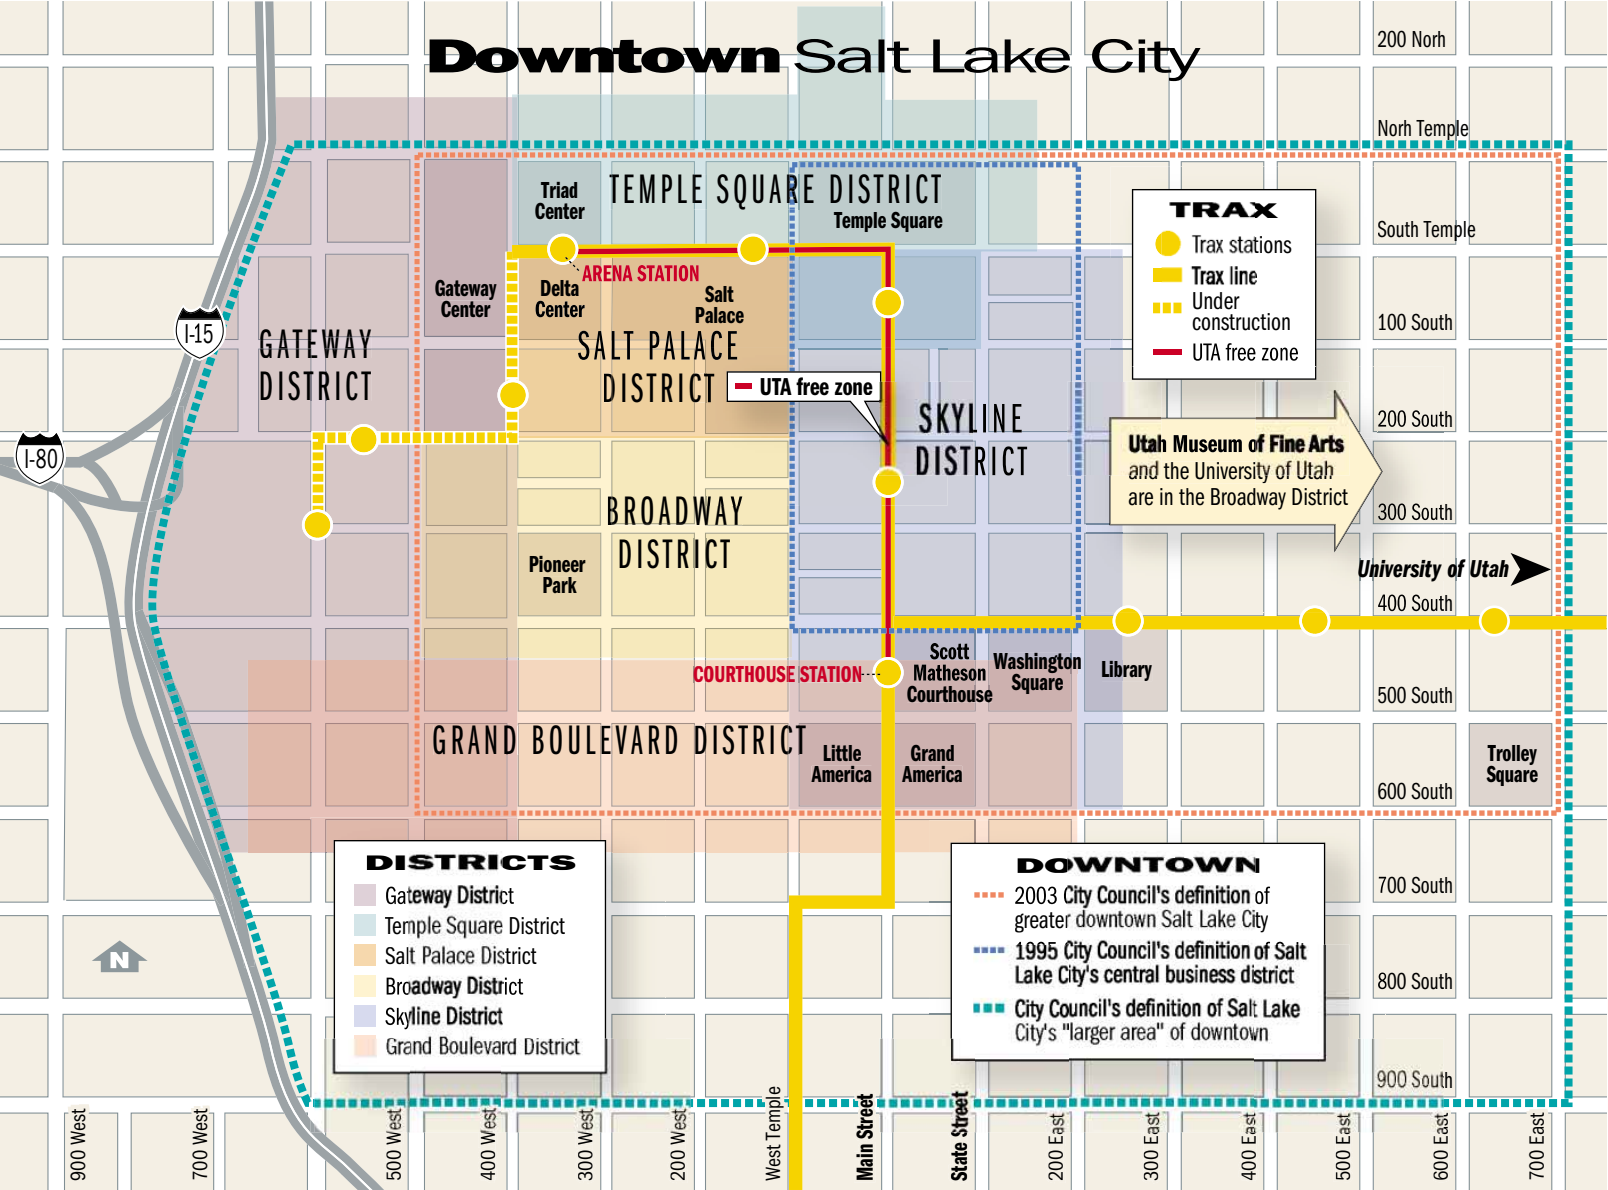

Downtown Salt Lake City

TEMPLE SQUARE DISTRICT

Temple Square

Triad Center

Delta Center

SALT PALACE DISTRICT

ARENA STATION

— UTA free zone

BROADWAY DISTRICT

Pioneer Park

SKYLINE DISTRICT

COURTHOUSE STATION

Scott Matheson Courthouse

Washington Square

Library

GRAND BOULEVARD DISTRICT

Little America

Grand America

Washington Square

Trolley Square

GATEWAY DISTRICT

Gateway Center

I-15

I-80

900 West 700 West 500 West 400 West 300 West 200 West West Temple Main Street State Street 200 East 300 East 400 East 500 East 600 East 700 East

200 North
North Temple
South Temple
100 South
200 South
300 South
400 South
500 South
600 South
700 South
800 South
900 South