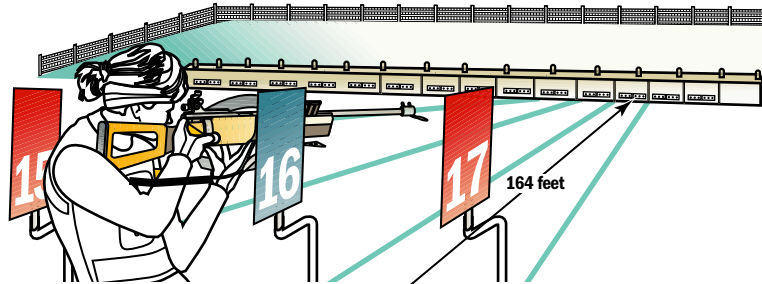

Shooting range

Targets: **STANDING** - 4.5 inches in diameter
PRONE - 1.8 inches in diameter

Athletes fire at five targets from one of 30 lanes

Cross country courses

Competition management building is the nerve center of the Soldier Hollow complex.