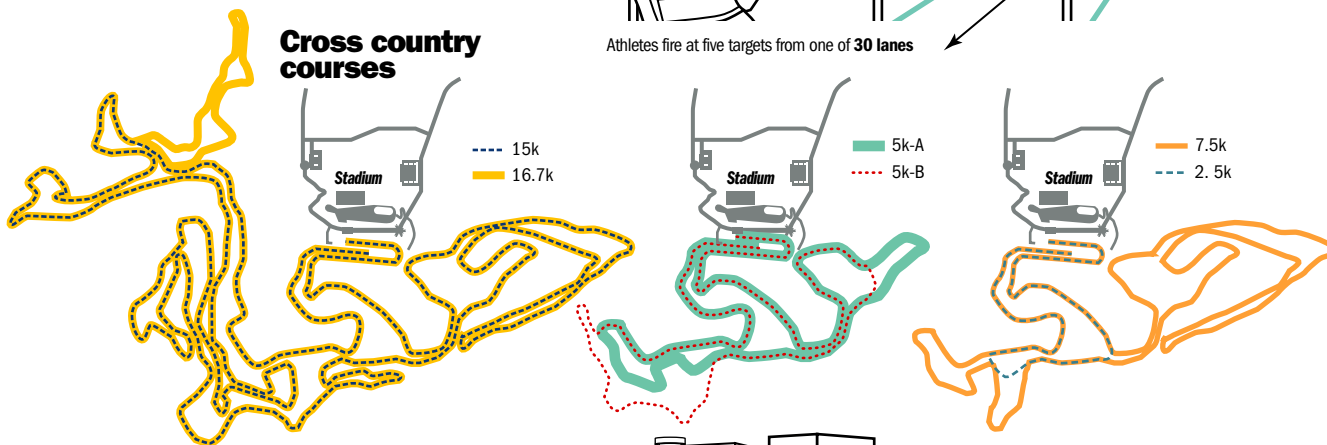

Shooting range

Targets: **STANDING** - 4.5 inches in diameter
PRONE - 1.8 inches in diameter

Athletes fire at five targets from one of 30 lanes

Cross country courses

Competition management building is the nerve center of the Soldier Hollow complex.